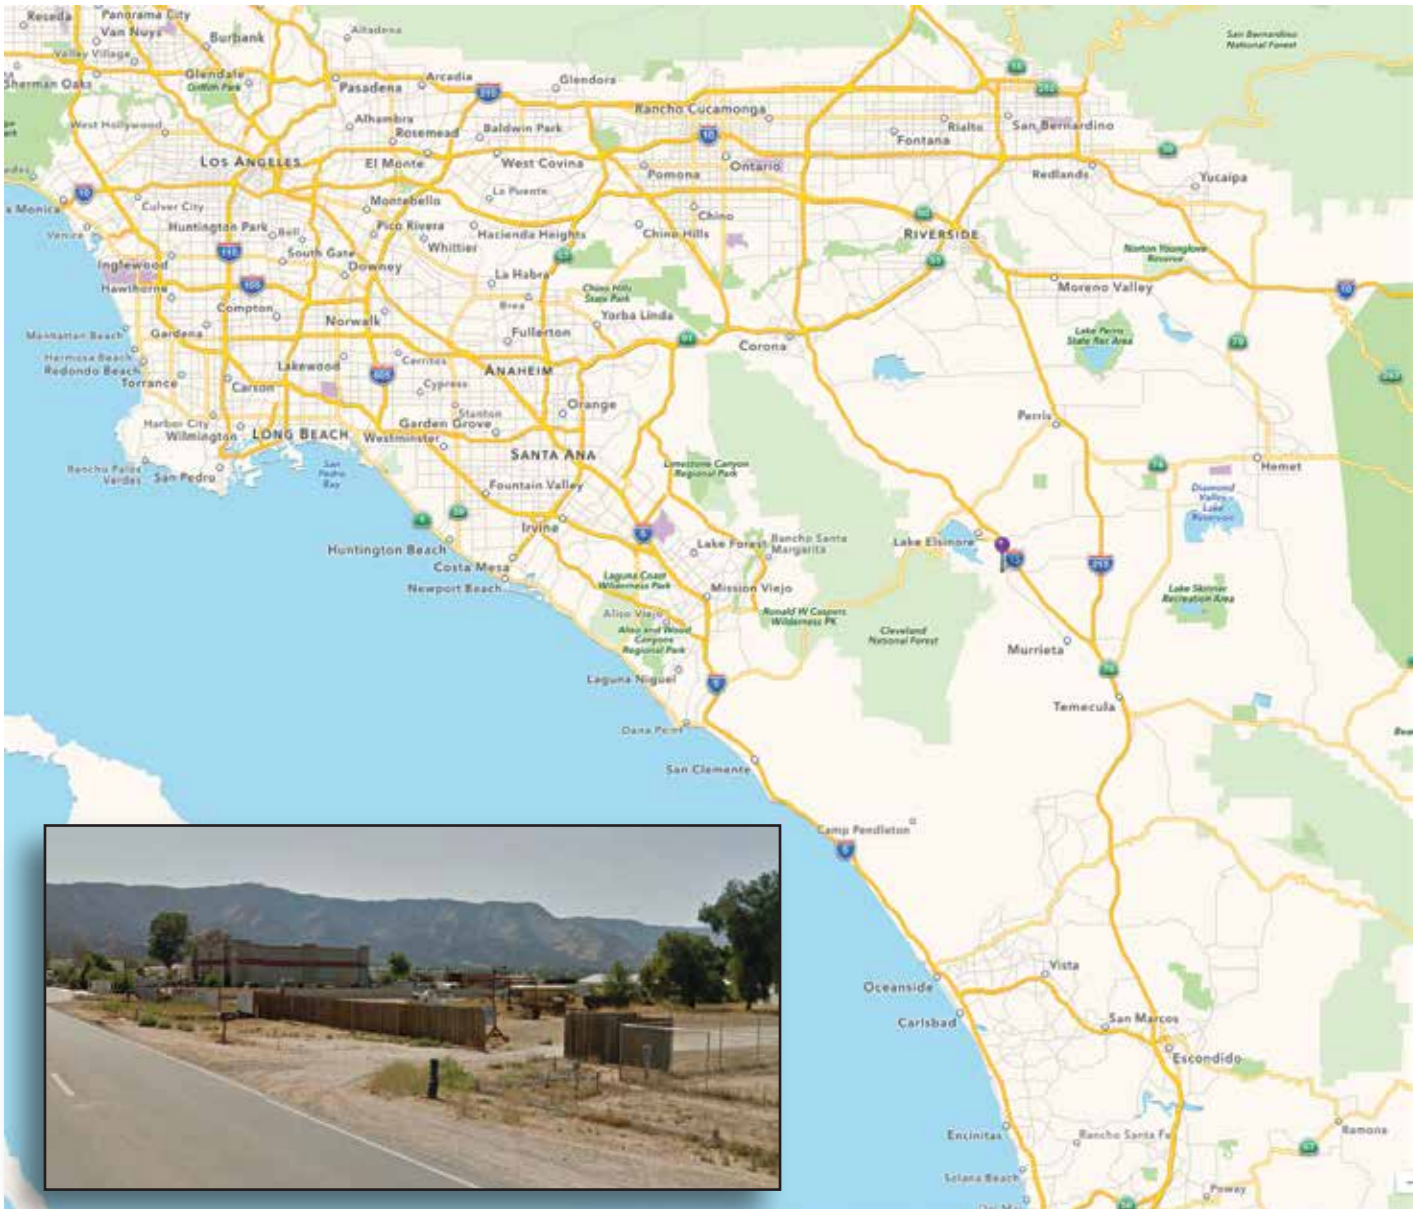

## Directions to Skylark Field, Lake Elsinore, CA

From I-15 heading **SOUTH** (toward Temecula), take Diamond Dr./Railroad Canyon Rd. offramp, turn right.

Go two blocks to Mission Trail, turn left.

Take Mission Trail to Corydon, turn right.

From I-15 heading **NORTH** (toward Corona), take Bundy Canyon Rd. offramp, turn left.

Go two blocks to Mission Trail, turn right.

Take Mission Trail to Corydon, turn left.

Go past industrial buildings, look for wood fence on the right. Turn right into driveway (now paved), through the gate in the wood fence. Follow dirt driveway about 300 ft. to Lake Elsinore Soaring Club office. Cypress Soaring and Lake Elsinore Soaring Club share facilities.